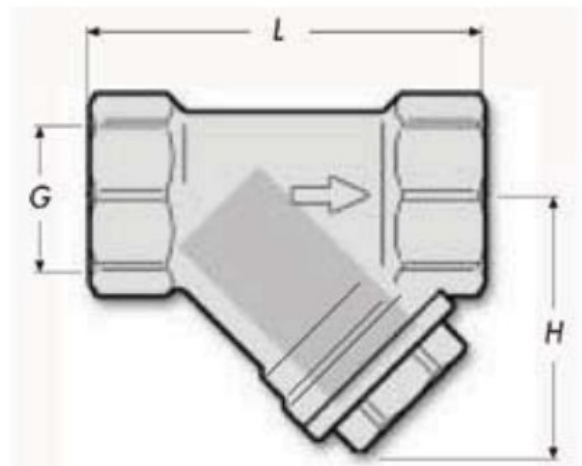

Main Features:-

- ◆ Brass Y-type Strainer
- ◆ Screwed BSPP
- ◆ 0.5mm Stainless Steel Mesh
- ◆ Rated PN16
- ◆ Temperature -10°C to 110°C

*Temperature and pressure determined by valve body, seat etc.

Suitable Applications & Approvals:

INDUSTRY

SERIES: 30021

MANUFACTURER:

No	Name	Materials
1	Body	Brass
2	Disc	SS 304
3	Gasket	NBR
4	Plug	Brass

Size	L	H	Kg
1/4"	48	33	0.1
3/8"	48	33	0.12
1/2"	52	34	0.13
3/4"	63	42	0.2
1"	75	50	0.28
1 1/4"	91	62	0.56
1 1/2"	102	70	0.68
2"	118	87	1.33
2 1/2"	150	108	1.99
3"	167	148	2.85
4"	226	185	5.37